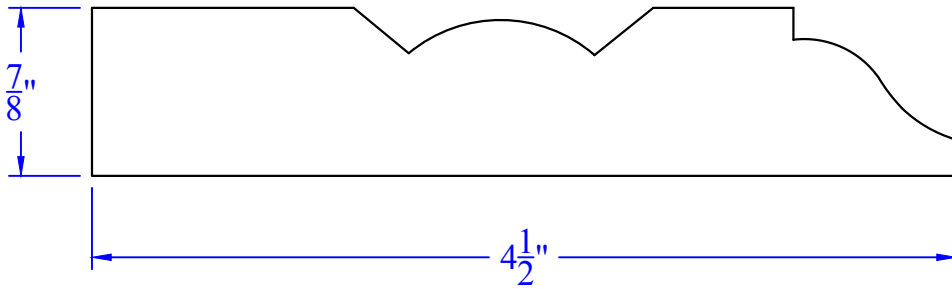

# Creative Woodworking N.W., Inc.

1036 S.E. Taylor \* Portland, Oregon 97214  
Phone:(503) 230-9265 \* Fax:(503) 232-9082  
www.Creativewoodworkingnw.com

APRN001  
7/8" x 4-1/2"