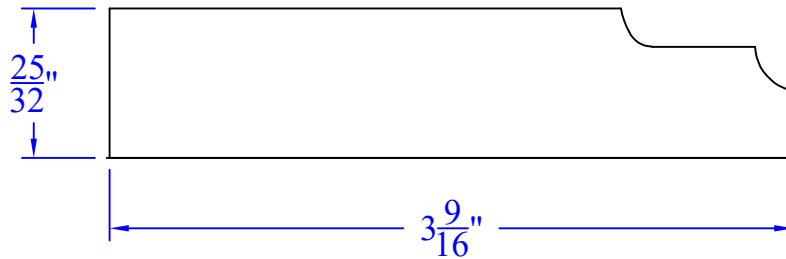

Creative Woodworking N.W., Inc.

1036 S.E. Taylor * Portland, Oregon 97214
Phone:(503) 230-9265 * Fax:(503) 232-9082
www.Creativewoodworkingnw.com

APRN003

$25/32$ " x $3-37/64$ "