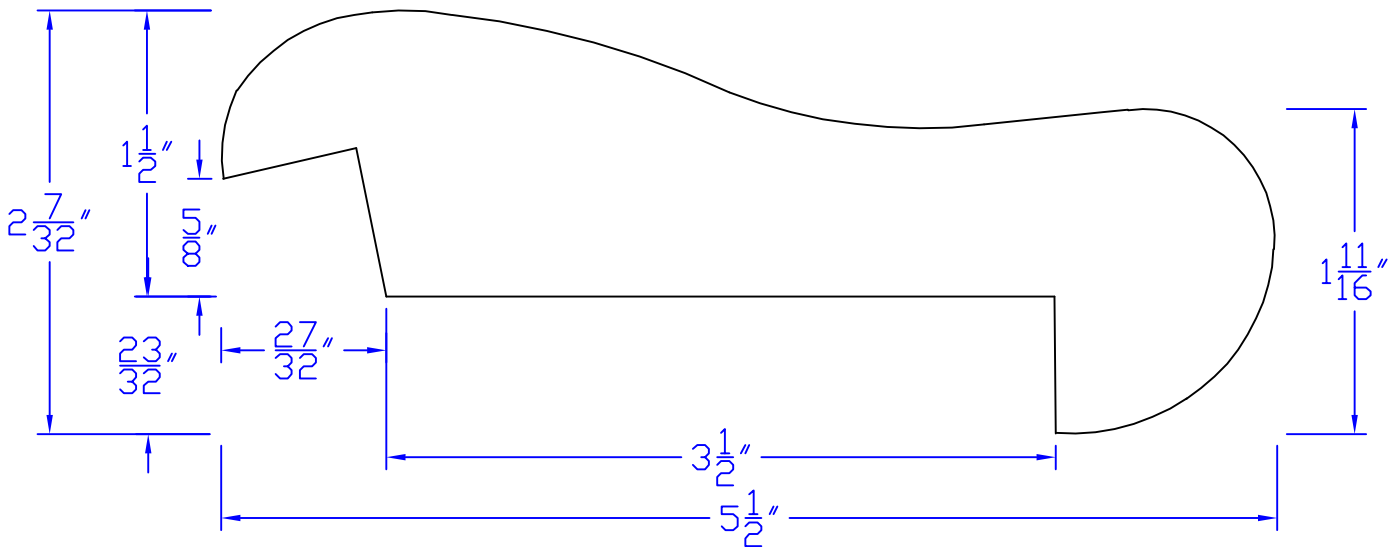

Creative Woodworking N.W., Inc.

1036 S.E. Taylor * Portland, Oregon 97214
Phone:(503) 230-9265 * Fax:(503) 232-9082
www.Creativewoodworkingnw.com

BARR001

1 3/4" X 5 1/2"