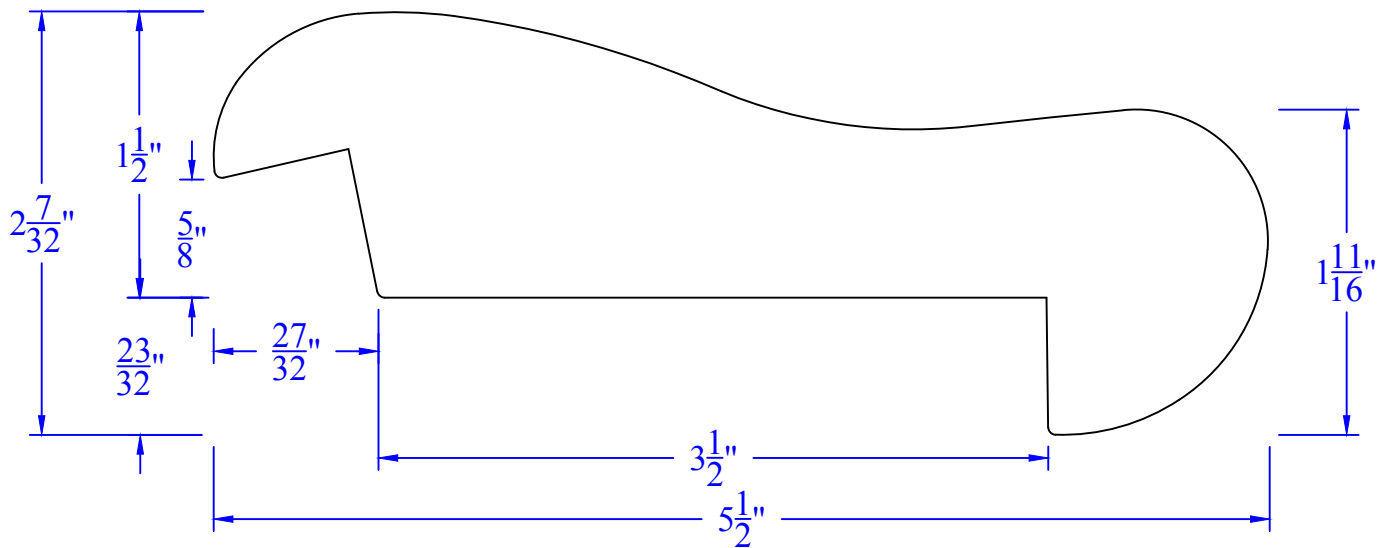

Creative Woodworking N.W., Inc.

1036 S.E. Taylor * Portland, Oregon 97214
Phone:(503) 230-9265 * Fax:(503) 232-9082
www.Creativewoodworkingnw.com

BARR001

1-3/4" x 5-1/2"