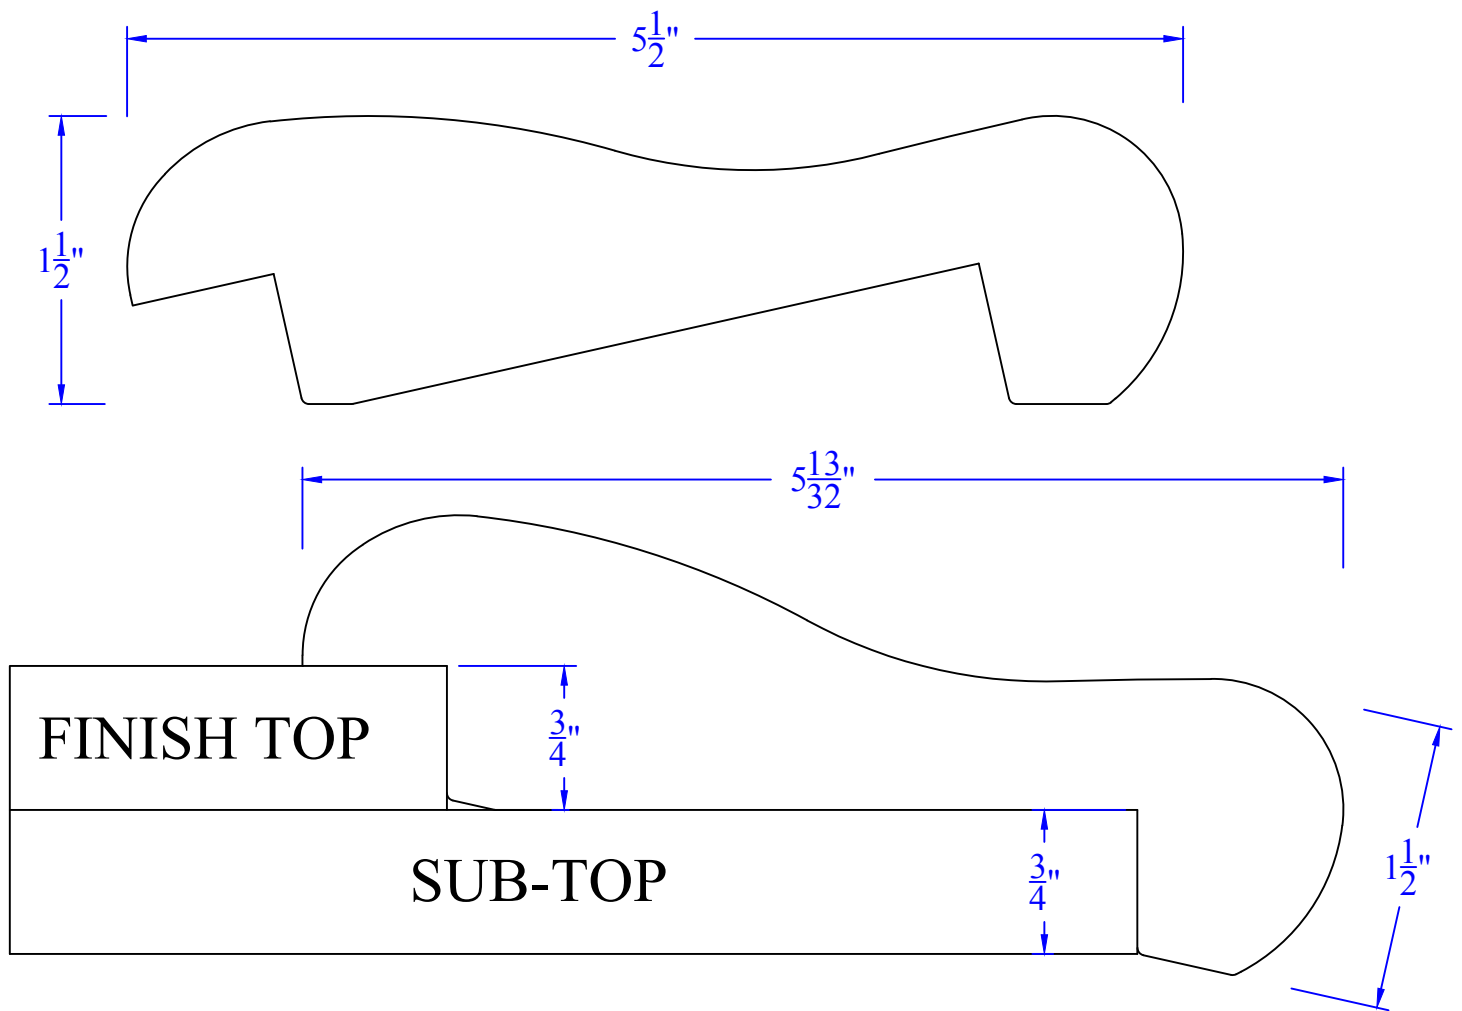

# Creative Woodworking N.W., Inc.

1036 S.E. Taylor \* Portland, Oregon 97214  
Phone:(503) 230-9265 \* Fax:(503) 232-9082  
www.Creativewoodworkingnw.com

**BARR002**  
**1-1/2" x 5-1/2"**