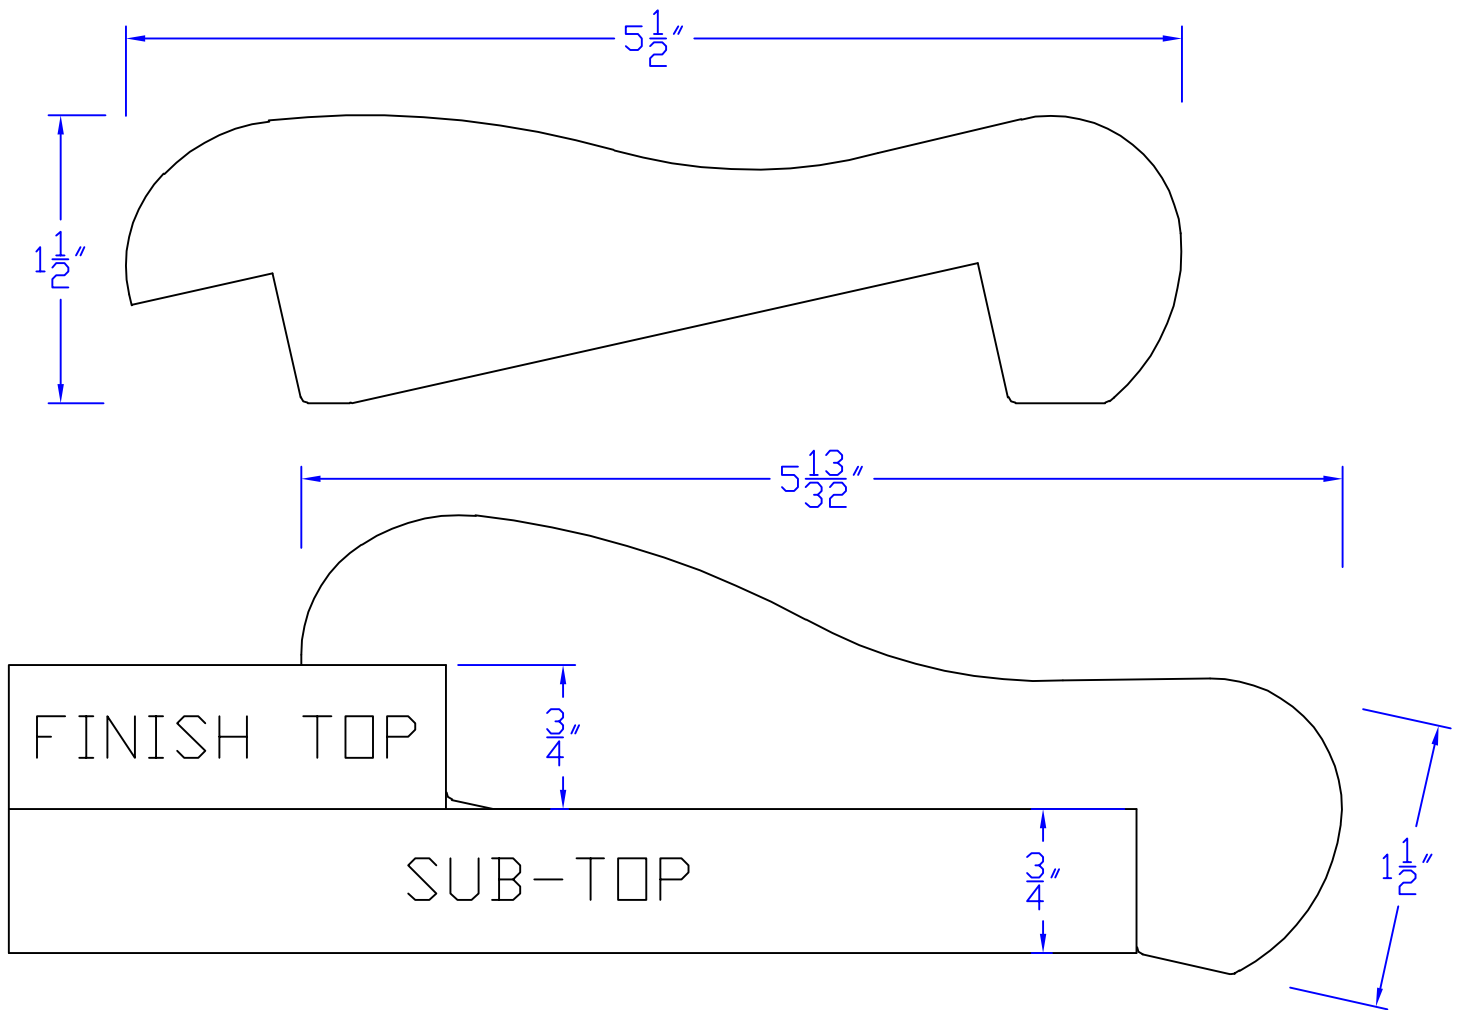

# Creative Woodworking N.W., Inc.

1036 S.E. Taylor \* Portland, Oregon 97214

Phone:(503) 230-9265 \* Fax:(503) 232-9082

www.Creativewoodworkingnw.com

BARR002

1-1/2" X 5-1/2"