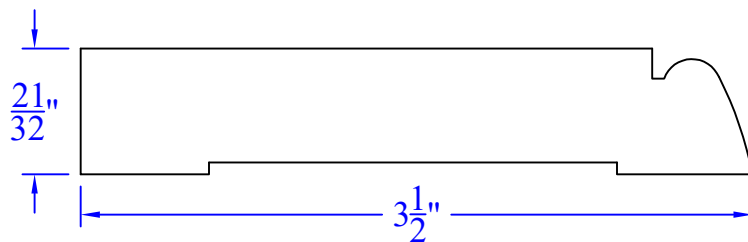

Creative Woodworking N.W., Inc.

1036 S.E. Taylor * Portland, Oregon 97214
Phone:(503) 230-9265 * Fax:(503) 232-9082
www.Creativewoodworkingnw.com

BASE024
21/32" x 3-1/2"