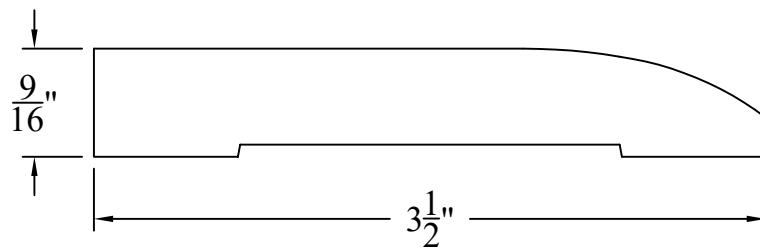

# Creative Woodworking N.W., Inc.

1036 S.E. Taylor \* Portland, Oregon 97214  
Phone:(503) 230-9265 \* Fax:(503) 232-9082  
www.Creativewoodworkingnw.com

**BASE074**

**9/16" x 3-1/2"**

**VARIOUS SIZES AVAILABLE**