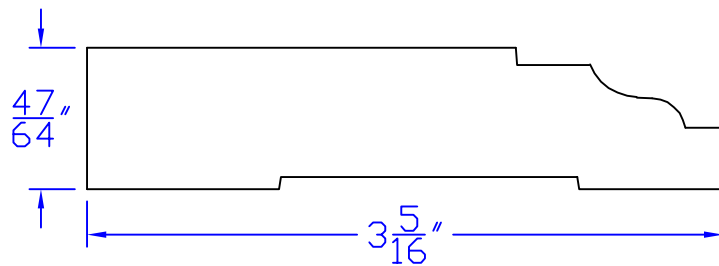

Creative Woodworking N.W., Inc.

1036 S.E. Taylor * Portland, Oregon 97214

Phone:(503) 230-9265 * Fax:(503) 232-9082

www.Creativewoodworkingnw.com

BASE119

$47/64"$ x $3-5/16"$