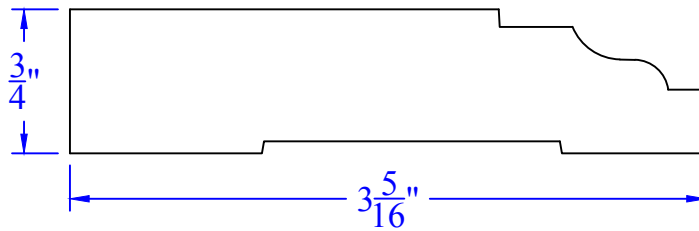

Creative Woodworking N.W., Inc.

1036 S.E. Taylor * Portland, Oregon 97214
Phone:(503) 230-9265 * Fax:(503) 232-9082
www.Creativewoodworkingnw.com

BASE119
3/4" x 3-5/16"