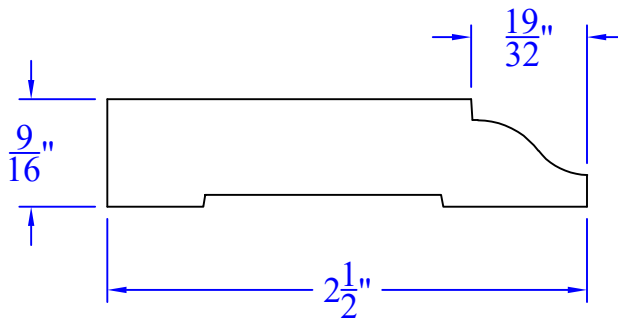

Creative Woodworking N.W., Inc.

1036 S.E. Taylor * Portland, Oregon 97214
Phone:(503) 230-9265 * Fax:(503) 232-9082
www.Creativewoodworkingnw.com

BASE122
9/16" x 2-1/2"