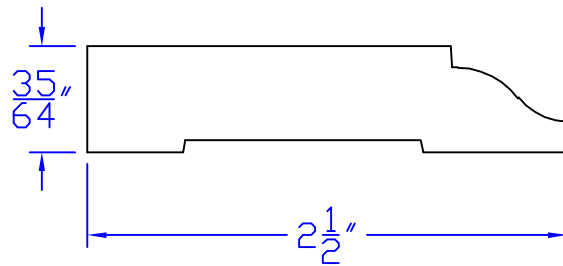

Creative Woodworking N.W., Inc.

1036 S.E. Taylor * Portland, Oregon 97214

Phone:(503) 230-9265 * Fax:(503) 232-9082

www.Creativewoodworkingnw.com

BASE122

35/64" x 2-1/2"