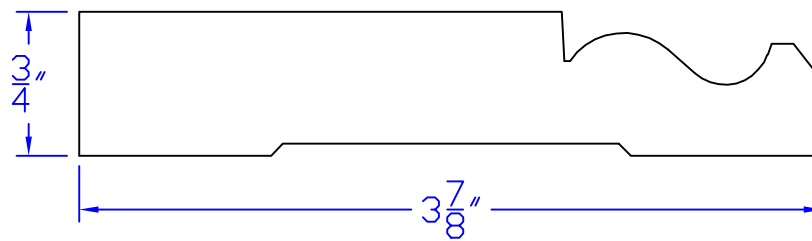

Creative Woodworking N.W., Inc.

1036 S.E. Taylor * Portland, Oregon 97214
Phone:(503) 230-9265 * Fax:(503) 232-9082
www.Creativewoodworkingnw.com

BASE131
3/4" x 3-7/8"