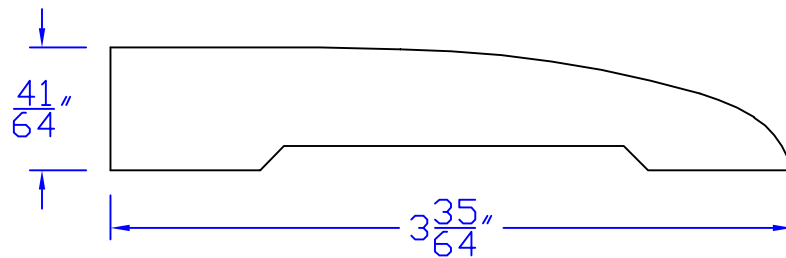

Creative Woodworking N.W., Inc.

1036 S.E. Taylor * Portland, Oregon 97214
Phone:(503) 230-9265 * Fax:(503) 232-9082
www.Creativewoodworkingnw.com

BASE167

$41/64$ " x $3-35/64$ "