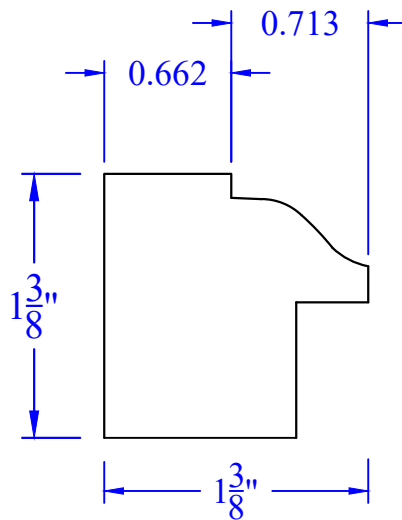

# Creative Woodworking N.W., Inc.

1036 S.E. Taylor \* Portland, Oregon 97214  
Phone:(503) 230-9265 \* Fax:(503) 232-9082  
www.Creativewoodworkingnw.com

**BBND019**

**1-3/8" x 1-3/8"**