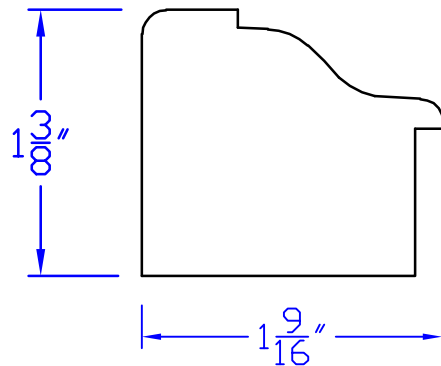

Creative Woodworking N.W., Inc.

1036 S.E. Taylor * Portland, Oregon 97214

Phone:(503) 230-9265 * Fax:(503) 232-9082

www.Creativewoodworkingnw.com

BBND021

1-3/8" x 1-9/16"