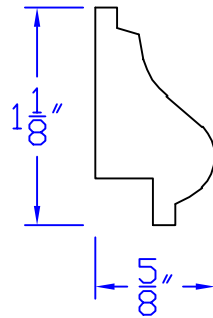

# Creative Woodworking N.W., Inc.

1036 S.E. Taylor \* Portland, Oregon 97214  
Phone:(503) 230-9265 \* Fax:(503) 232-9082  
www.Creativewoodworkingnw.com

BCAP120

5/8" × 1-1/8"