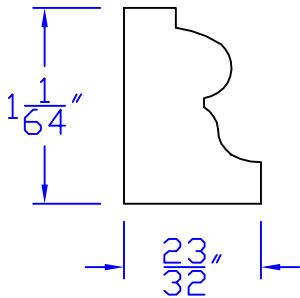

Creative Woodworking N.W., Inc.

1036 S.E. Taylor * Portland, Oregon 97214
Phone:(503) 230-9265 * Fax:(503) 232-9082
www.Creativewoodworkingnw.com

BCAP197
 $37/64'' \times 1-1/64''$