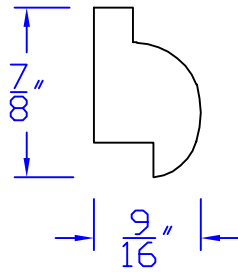

Creative Woodworking N.W., Inc.

1036 S.E. Taylor * Portland, Oregon 97214
Phone:(503) 230-9265 * Fax:(503) 232-9082
www.Creativewoodworkingnw.com

BCAP203
9/16" x 7/8"