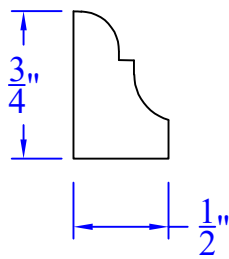

# Creative Woodworking N.W., Inc.

1036 S.E. Taylor \* Portland, Oregon 97214  
Phone:(503) 230-9265 \* Fax:(503) 232-9082  
www.Creativewoodworkingnw.com

BCAP213  
1/2" x 3/4"