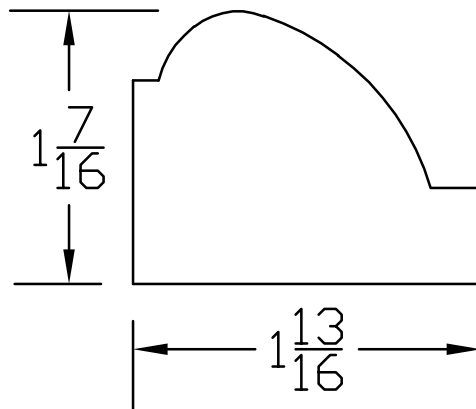

Creative Woodworking N.W., Inc.

1036 S.E. Taylor * Portland, Oregon 97214

Phone:(503) 230-9265 * Fax:(503) 232-9082

www.Creativewoodworkingnw.com

BRKM014

1 7/16" X 1 13/16"