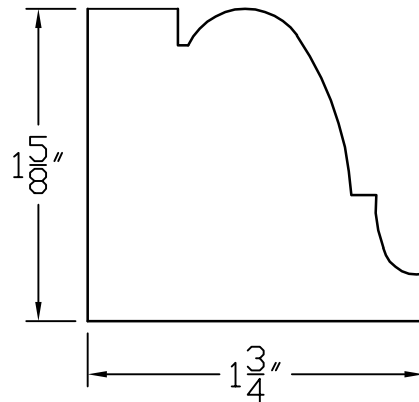

Creative Woodworking N.W., Inc.

1036 S.E. Taylor * Portland, Oregon 97214

Phone:(503) 230-9265 * Fax:(503) 232-9082

www.Creativewoodworkingnw.com

BRKM025

1-5/8 X 1-3/4