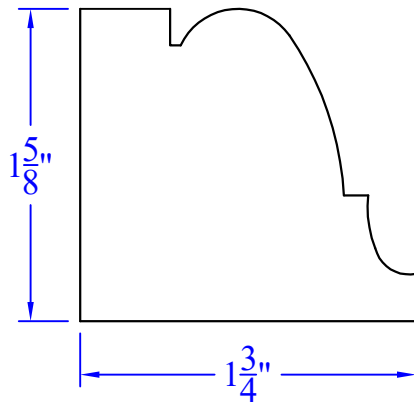

# Creative Woodworking N.W., Inc.

1036 S.E. Taylor \* Portland, Oregon 97214  
Phone:(503) 230-9265 \* Fax:(503) 232-9082  
www.Creativewoodworkingnw.com

**BRKM025**  
**1-5/8 x 1-3/4**