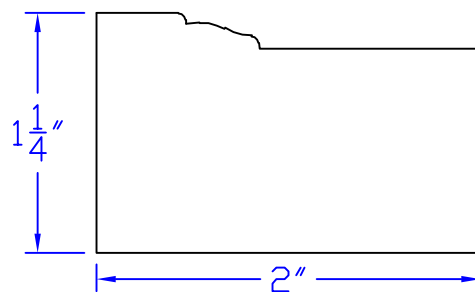

Creative Woodworking N.W., Inc.

1036 S.E. Taylor * Portland, Oregon 97214
Phone:(503) 230-9265 * Fax:(503) 232-9082
www.Creativewoodworkingnw.com

BRKM045
1-1/4" x 2"