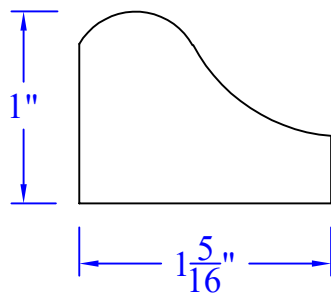

# Creative Woodworking N.W., Inc.

1036 S.E. Taylor \* Portland, Oregon 97214  
Phone:(503) 230-9265 \* Fax:(503) 232-9082  
www.Creativewoodworkingnw.com

BRKM109  
1" x 1-5/16"