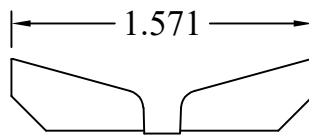

Creative Woodworking N.W., Inc.

1036 S.E. Taylor * Portland, Oregon 97214
Phone:(503) 230-9265 * Fax:(503) 232-9082
www.Creativewoodworkingnw.com

PREP @ 1-13/16"

BSHO001
3/8" x 11/16"