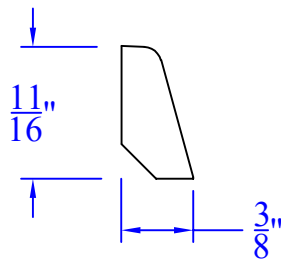

Creative Woodworking N.W., Inc.

1036 S.E. Taylor * Portland, Oregon 97214
Phone:(503) 230-9265 * Fax:(503) 232-9082
www.Creativewoodworkingnw.com

PREP @ 1-13/16"

BSHO001
3/8" x 11/16"