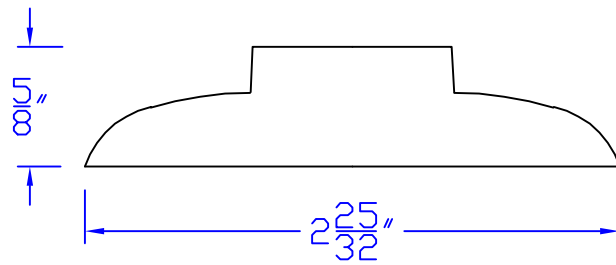

Creative Woodworking N.W., Inc.

1036 S.E. Taylor * Portland, Oregon 97214
Phone:(503) 230-9265 * Fax:(503) 232-9082
www.Creativewoodworkingnw.com

BTTN009

$5/8'' \times 2\frac{25}{32}''$