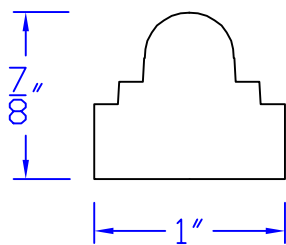

Creative Woodworking N.W., Inc.

1036 S.E. Taylor * Portland, Oregon 97214
Phone:(503) 230-9265 * Fax:(503) 232-9082
www.Creativewoodworkingnw.com

BTTN011
7/8" x 1"