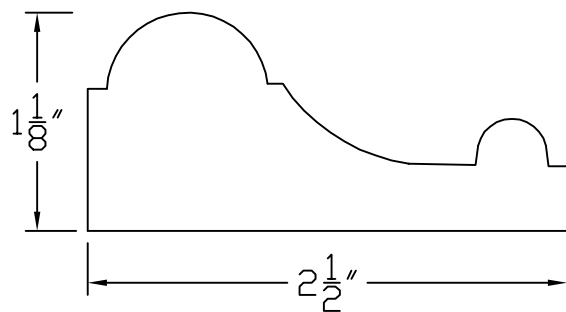

Creative Woodworking N.W., Inc.

1036 S.E. Taylor * Portland, Oregon 97214

Phone:(503) 230-9265 * Fax:(503) 232-9082

www.Creativewoodworkingnw.com

CHRL042

1 1/8" X 2 1/2"