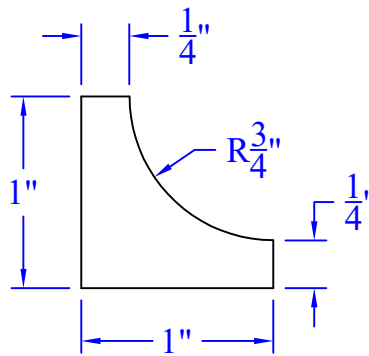

Creative Woodworking N.W., Inc.

1036 S.E. Taylor * Portland, Oregon 97214
Phone:(503) 230-9265 * Fax:(503) 232-9082
www.Creativewoodworkingnw.com

COVE004

1" x 1"