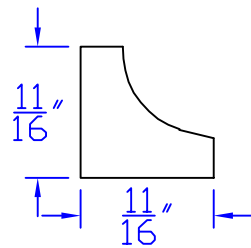

Creative Woodworking N.W., Inc.

1036 S.E. Taylor * Portland, Oregon 97214

Phone:(503) 230-9265 * Fax:(503) 232-9082

www.Creativewoodworkingnw.com

COVE008

11/16" x 11/16"