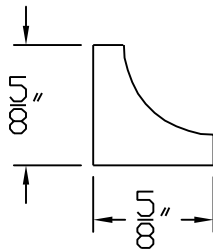

Creative Woodworking N.W., Inc.

1036 S.E. Taylor * Portland, Oregon 97214

Phone:(503) 230-9265 * Fax:(503) 232-9082

www.Creativewoodworkingnw.com

COVE009

5/8" x 5/8"