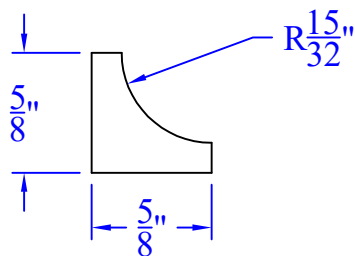

Creative Woodworking N.W., Inc.

1036 S.E. Taylor * Portland, Oregon 97214
Phone:(503) 230-9265 * Fax:(503) 232-9082
www.Creativewoodworkingnw.com

COVE009
5/8" x 5/8"