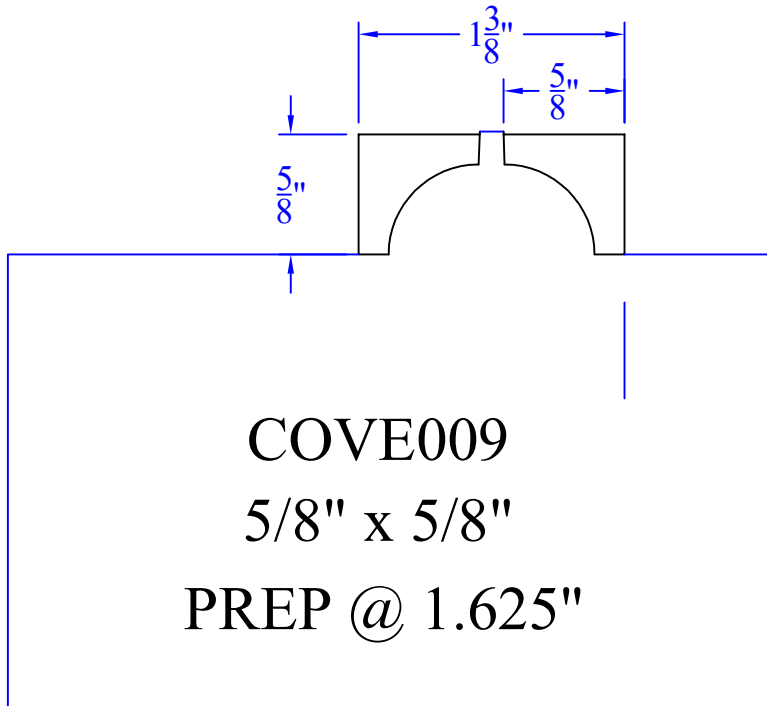

Creative Woodworking N.W., Inc.

1036 S.E. Taylor * Portland, Oregon 97214
Phone:(503) 230-9265 * Fax:(503) 232-9082
www.Creativewoodworkingnw.com

COVE009
5/8" x 5/8"