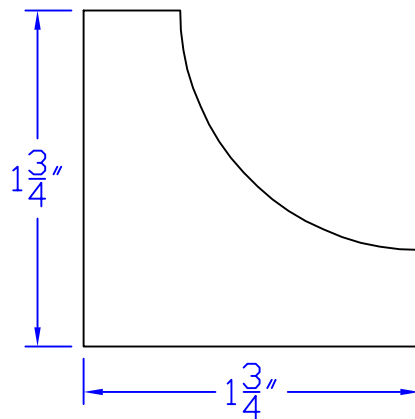

Creative Woodworking N.W., Inc.

1036 S.E. Taylor * Portland, Oregon 97214
Phone:(503) 230-9265 * Fax:(503) 232-9082
www.Creativewoodworkingnw.com

COVE015

1-3/4" x 1-3/4"