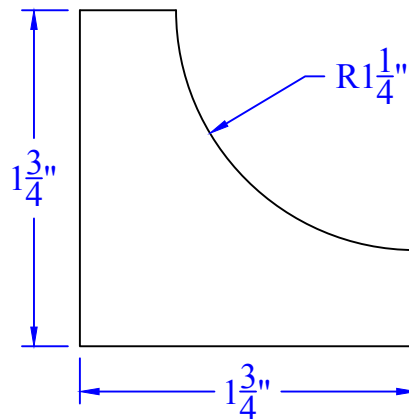

Creative Woodworking N.W., Inc.

1036 S.E. Taylor * Portland, Oregon 97214
Phone:(503) 230-9265 * Fax:(503) 232-9082
www.Creativewoodworkingnw.com

COVE015
1-3/4" x 1-3/4"