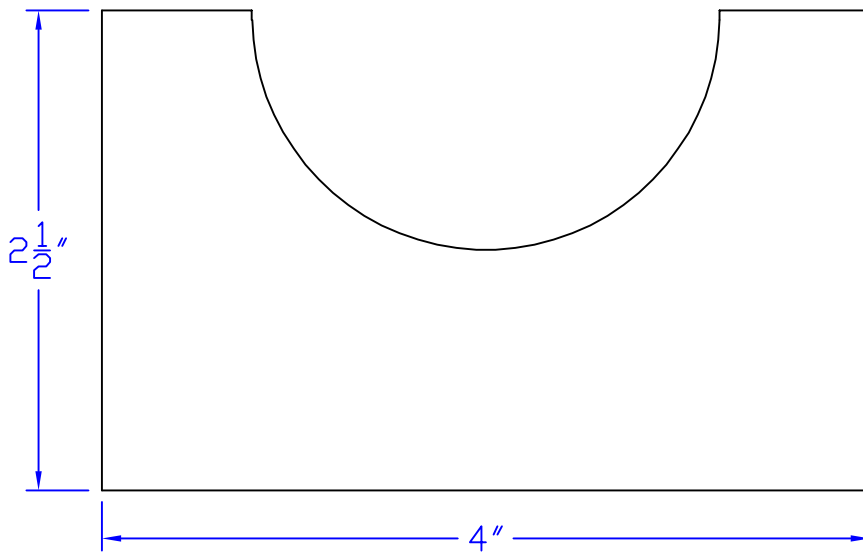

Creative Woodworking N.W., Inc.

1036 S.E. Taylor * Portland, Oregon 97214
Phone:(503) 230-9265 * Fax:(503) 232-9082
www.Creativewoodworkingnw.com

COVE017
2-7/16" DIAMETER
1-7/32" RADIUS