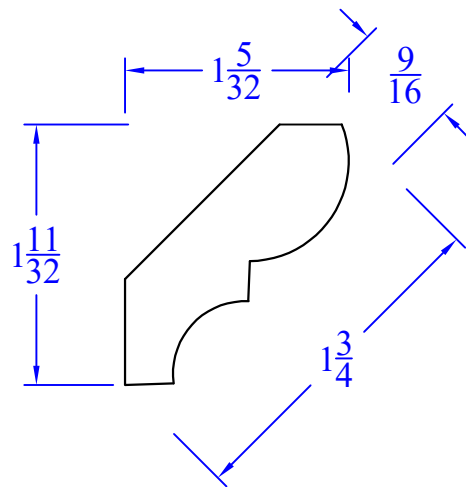

# Creative Woodworking N.W., Inc.

1036 S.E. Taylor \* Portland, Oregon 97214  
Phone:(503) 230-9265 \* Fax:(503) 232-9082  
www.Creativewoodworkingnw.com

**CRBM003**  
**9/16" x 1-3/4"**