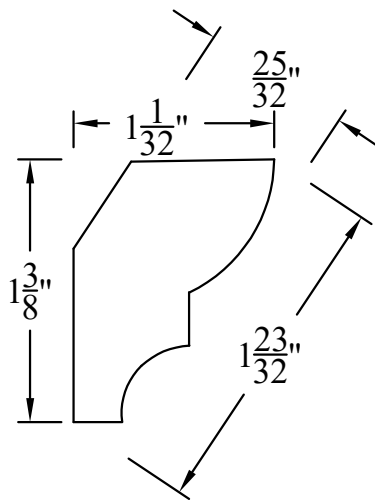

Creative Woodworking N.W., Inc.

1036 S.E. Taylor * Portland, Oregon 97214
Phone:(503) 230-9265 * Fax:(503) 232-9082
www.creativewoodworkingnw.com

CRBM017

$23/32$ " x $1-23/32$ "