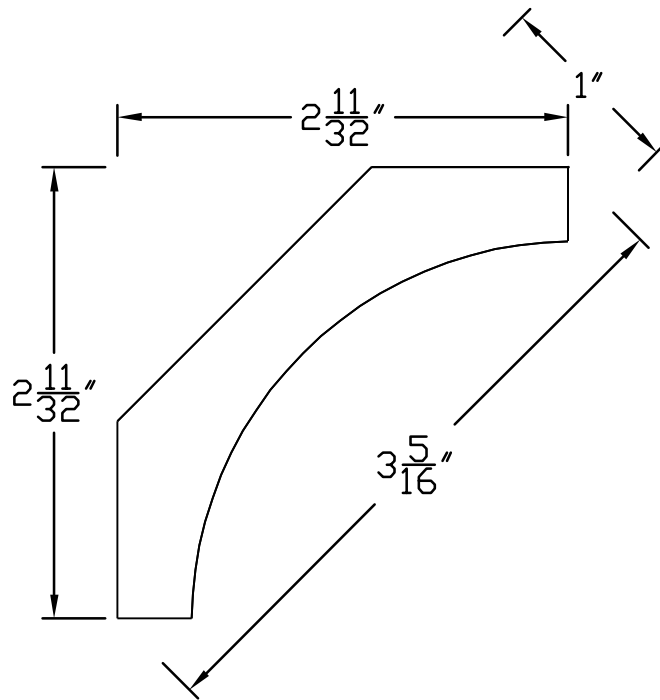

# Creative Woodworking N.W., Inc.

1036 S.E. Taylor \* Portland, Oregon 97214

Phone:(503) 230-9265 \* Fax:(503) 232-9082

www.Creativewoodworkingnw.com

CRCV003

1" X 3 5/16"