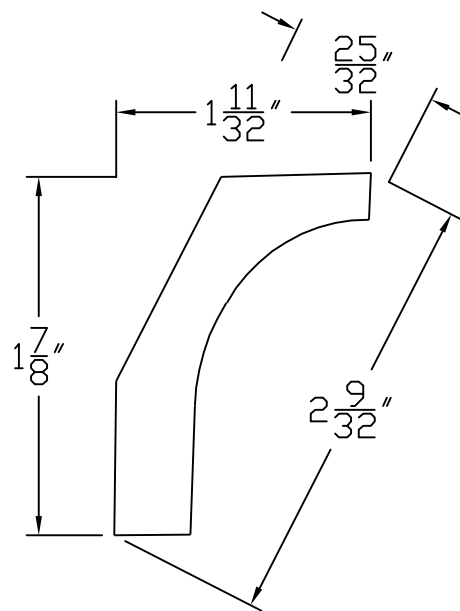

Creative Woodworking N.W., Inc.

1036 S.E. Taylor * Portland, Oregon 97214

Phone:(503) 230-9265 * Fax:(503) 232-9082

www.Creativewoodworkingnw.com

CRCV004

$25/32" \times 2\ 9/32"$