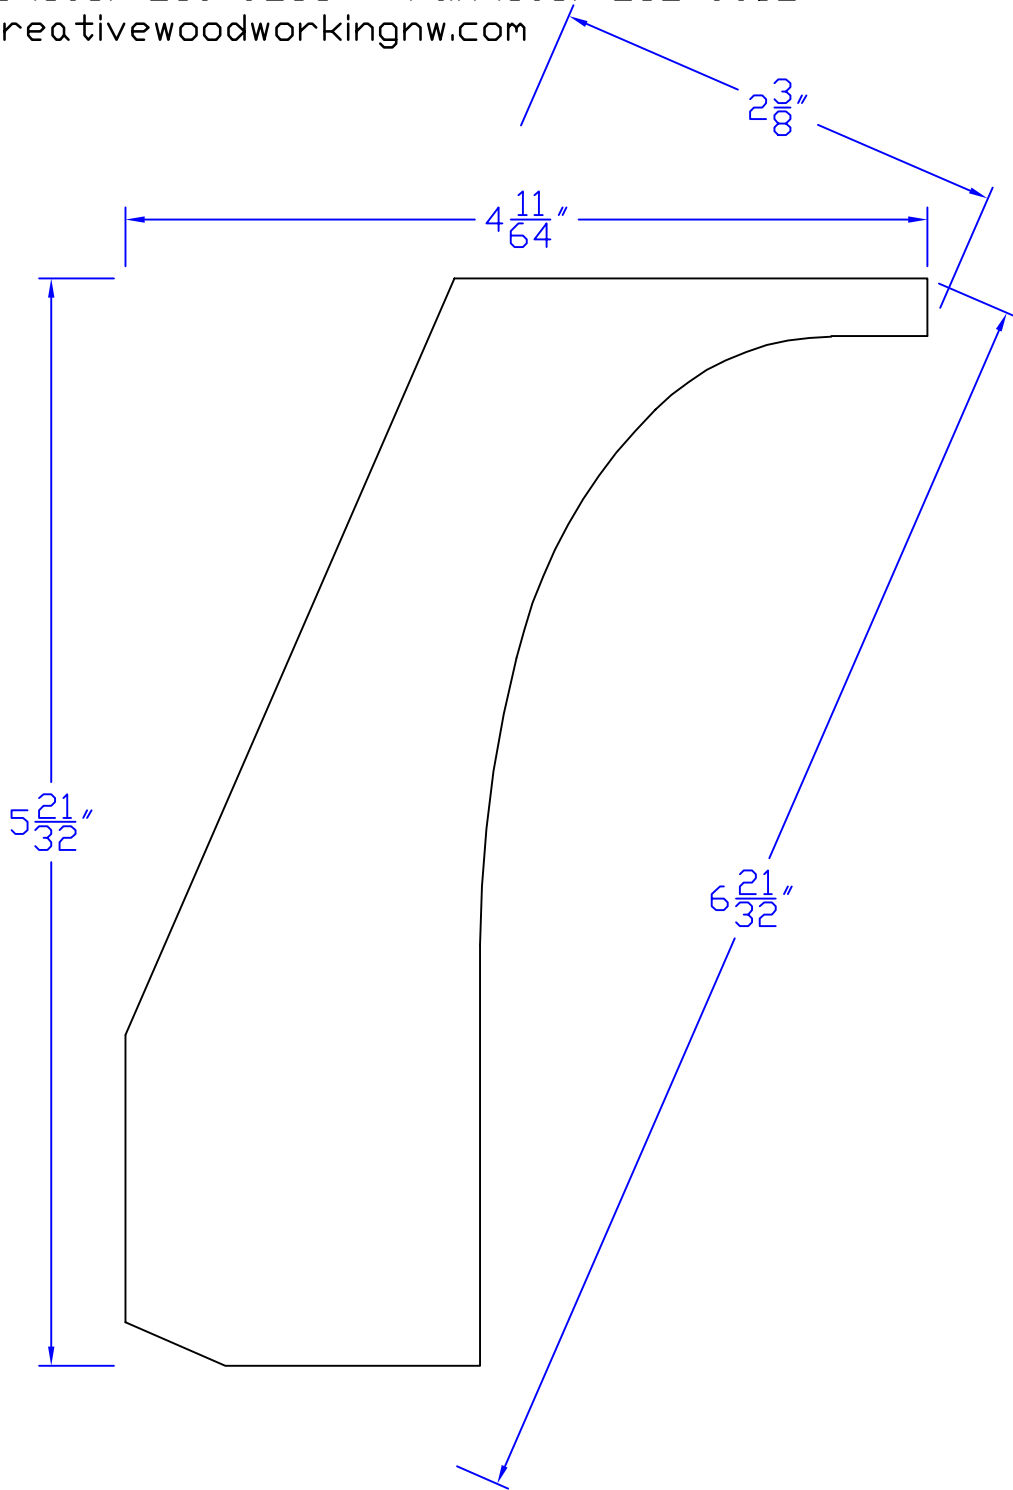

Creative Woodworking N.W., Inc.

1036 S.E. Taylor * Portland, Oregon 97214
Phone:(503) 230-9265 * Fax:(503) 232-9082
www.Creativewoodworkingnw.com

CRCV029

$2\frac{3}{8}" \times 6\frac{21}{32}"$