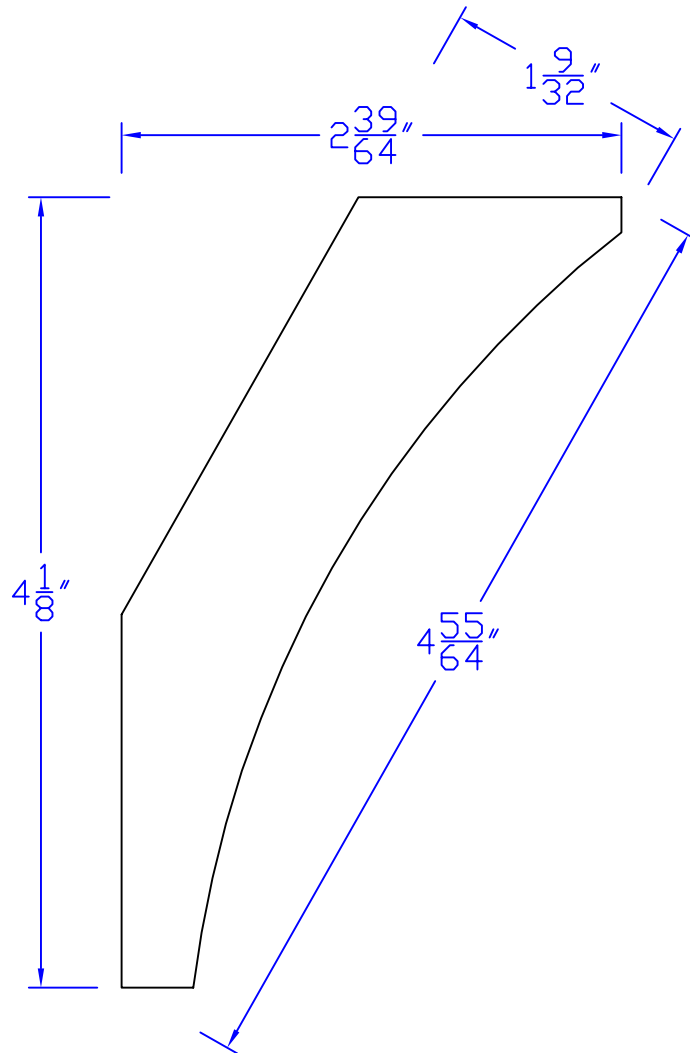

# Creative Woodworking N.W., Inc.

1036 S.E. Taylor \* Portland, Oregon 97214  
Phone:(503) 230-9265 \* Fax:(503) 232-9082  
www.Creativewoodworkingnw.com

CRCV036  
 $1\frac{9}{32}" \times 4\frac{55}{64}"$