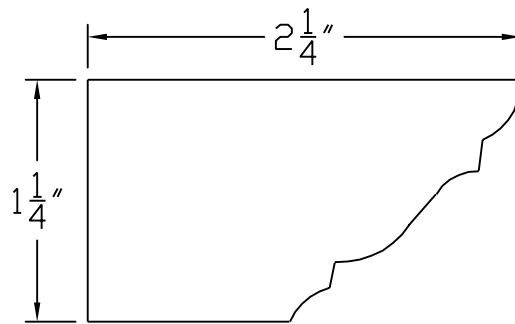

# Creative Woodworking N.W., Inc.

1036 S.E. Taylor \* Portland, Oregon 97214

Phone:(503) 230-9265 \* Fax:(503) 232-9082

[www.Creativewoodworkingnw.com](http://www.Creativewoodworkingnw.com)

CRDR044

1 1/4" X 2 1/4"