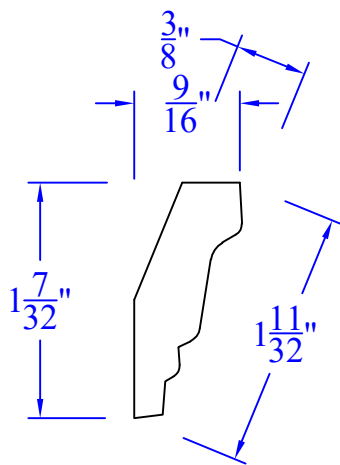

# Creative Woodworking N.W., Inc.

1036 S.E. Taylor \* Portland, Oregon 97214  
Phone:(503) 230-9265 \* Fax:(503) 232-9082  
www.Creativewoodworkingnw.com

**CRWN121**  
 **$\frac{3}{8}$ " x  $1\frac{11}{32}$ "**