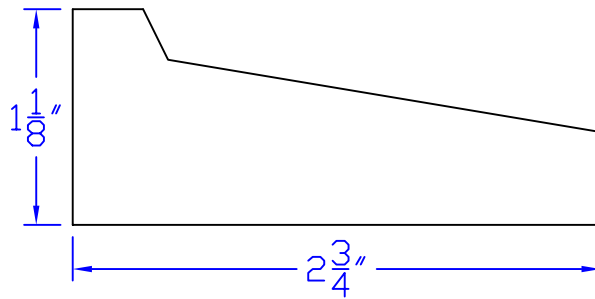

# Creative Woodworking N.W., Inc.

1036 S.E. Taylor \* Portland, Oregon 97214  
Phone:(503) 230-9265 \* Fax:(503) 232-9082  
www.Creativewoodworkingnw.com

DRCP016

$1\frac{1}{8}" \times 2\frac{3}{4}"$