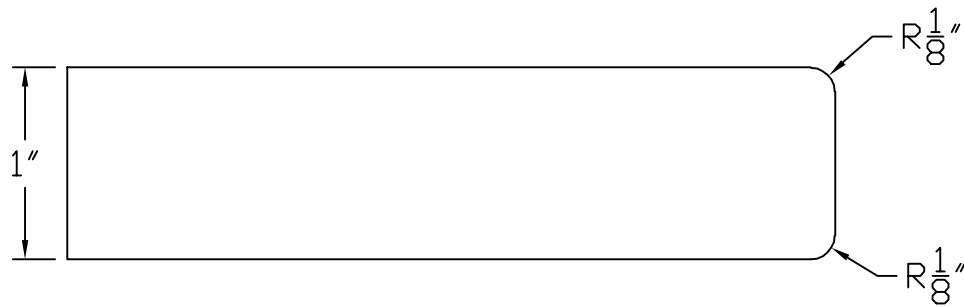

Creative Woodworking N.W., Inc.

1036 S.E. Taylor * Portland, Oregon 97214

Phone:(503) 230-9265 * Fax:(503) 232-9082

www.Creativewoodworkingnw.com

EASE106
1/8" DOUBLE-EASED EDGE
1" SPREAD