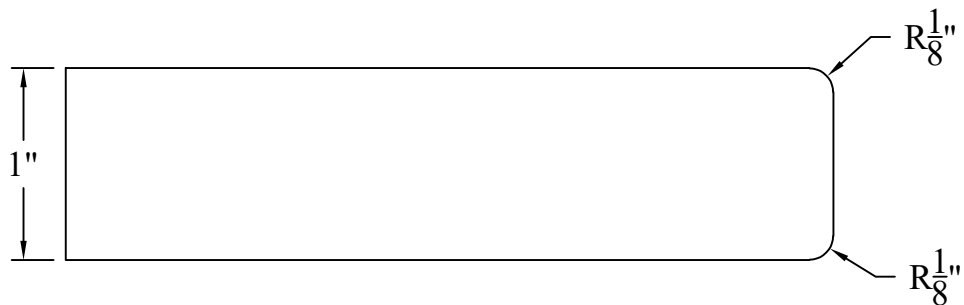

Creative Woodworking N.W., Inc.

1036 S.E. Taylor * Portland, Oregon 97214

Phone:(503) 230-9265 * Fax:(503) 232-9082

www.Creativewoodworkingnw.com

EASE106
1/8" DOUBLE-EASED EDGE
1" SPREAD