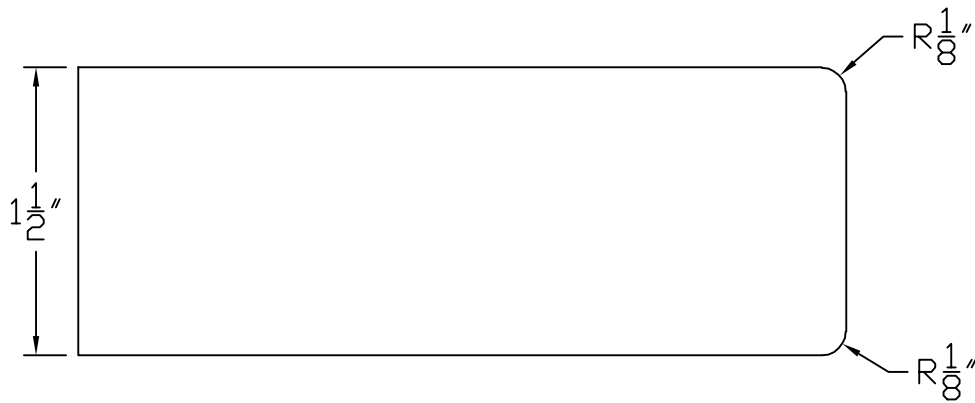

# Creative Woodworking N.W., Inc.

1036 S.E. Taylor \* Portland, Oregon 97214

Phone:(503) 230-9265 \* Fax:(503) 232-9082

www.Creativewoodworkingnw.com

EASE107  
1/8" DOUBLE-EASED EDGE  
1-1/2" SPREAD