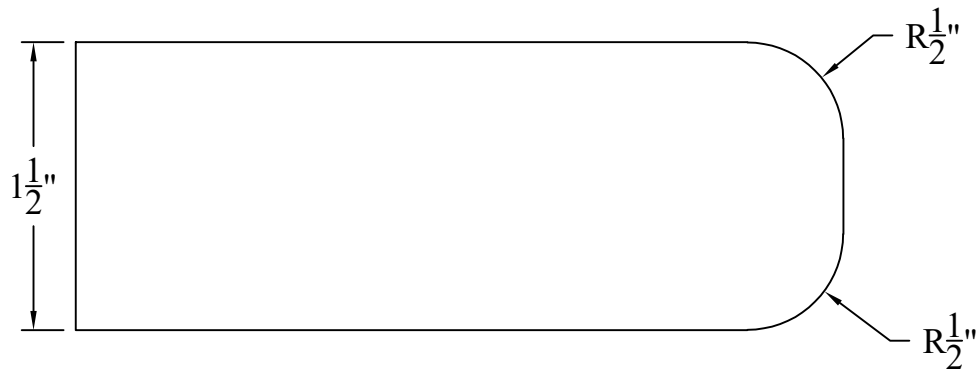

# Creative Woodworking N.W., Inc.

1036 S.E. Taylor \* Portland, Oregon 97214

Phone:(503) 230-9265 \* Fax:(503) 232-9082

www.Creativewoodworkingnw.com

EASE113  
1/2" DOUBLE-EASED EDGE  
1-1/2" SPREAD