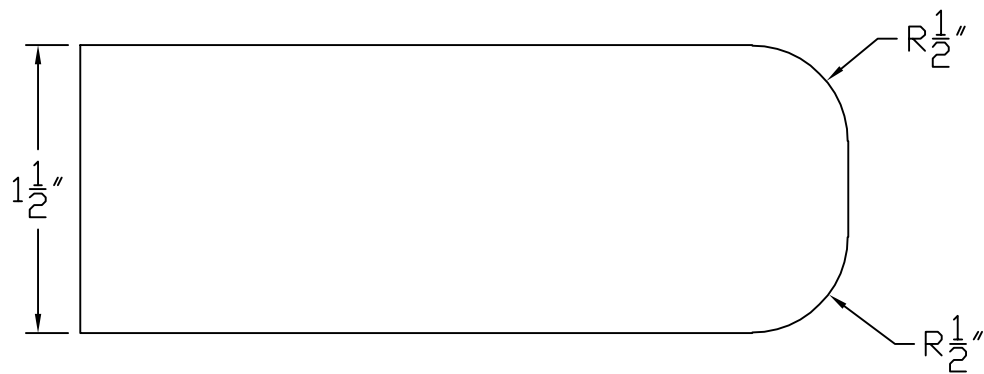

Creative Woodworking N.W., Inc.

1036 S.E. Taylor * Portland, Oregon 97214

Phone:(503) 230-9265 * Fax:(503) 232-9082

www.Creativewoodworkingnw.com

EASE113

$1/2$ " DOUBLE-EASED EDGE

$1-1/2$ " SPREAD