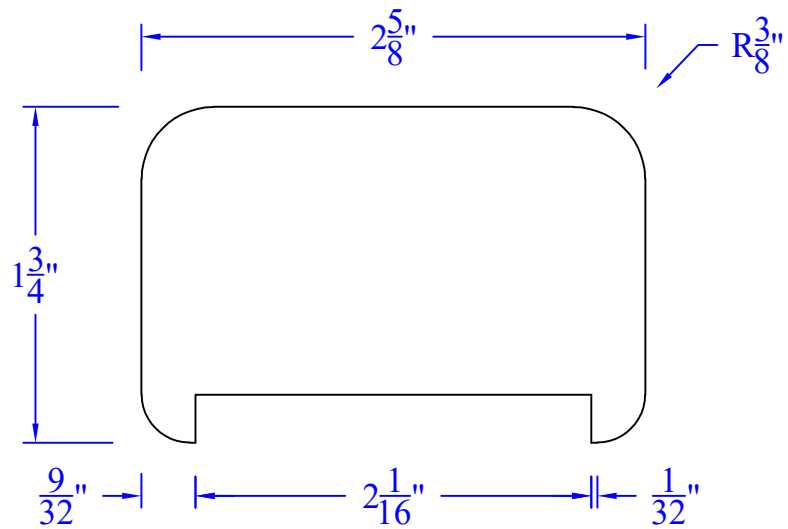

# Creative Woodworking N.W., Inc.

1036 S.E. Taylor \* Portland, Oregon 97214  
Phone:(503) 230-9265 \* Fax:(503) 232-9082  
www.Creativewoodworkingnw.com

**HDRL008**  
**1-3/4" x 2-5/8"**