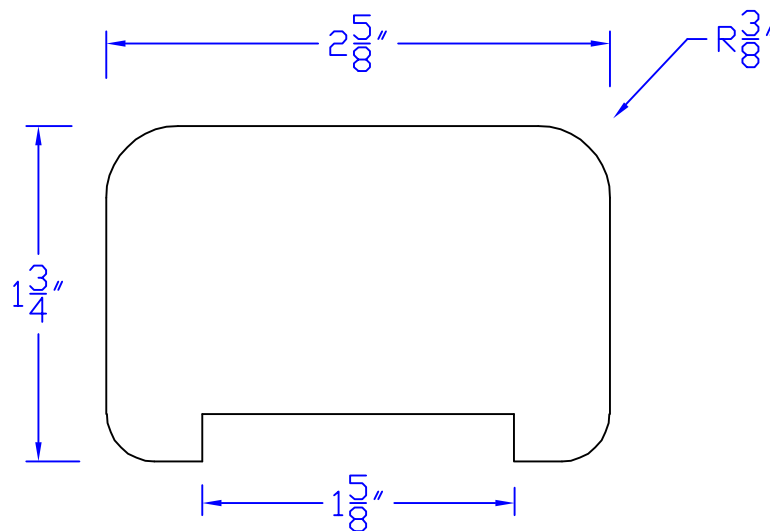

Creative Woodworking N.W., Inc.

1036 S.E. Taylor * Portland, Oregon 97214
Phone:(503) 230-9265 * Fax:(503) 232-9082
www.Creativewoodworkingnw.com

HDRL008

$1\frac{3}{4}" \times 2\frac{5}{8}"$