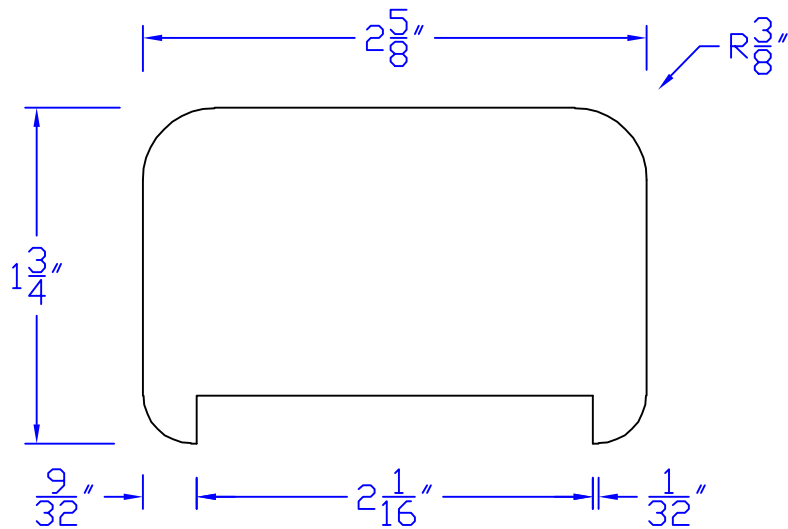

Creative Woodworking N.W., Inc.

1036 S.E. Taylor * Portland, Oregon 97214
Phone:(503) 230-9265 * Fax:(503) 232-9082
www.Creativewoodworkingnw.com

HDRL008

$1\frac{3}{4}" \times 2\frac{5}{8}"$