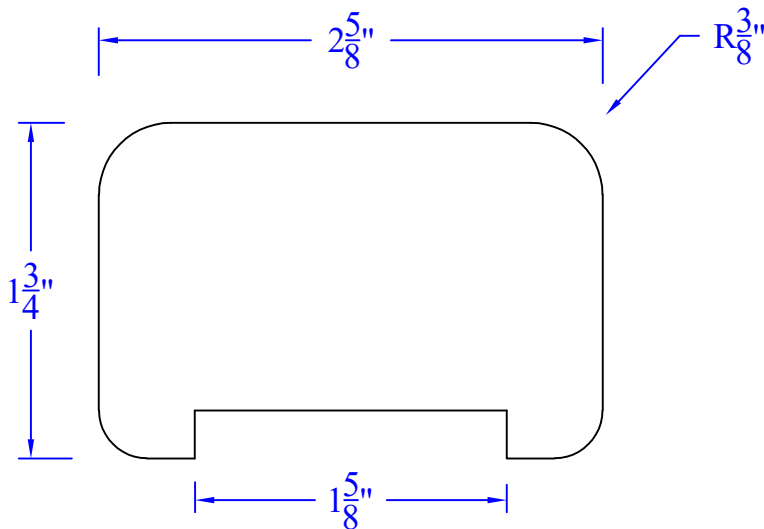

# Creative Woodworking N.W., Inc.

1036 S.E. Taylor \* Portland, Oregon 97214  
Phone:(503) 230-9265 \* Fax:(503) 232-9082  
www.Creativewoodworkingnw.com

**HDRL008**  
**1-3/4" x 2-5/8"**