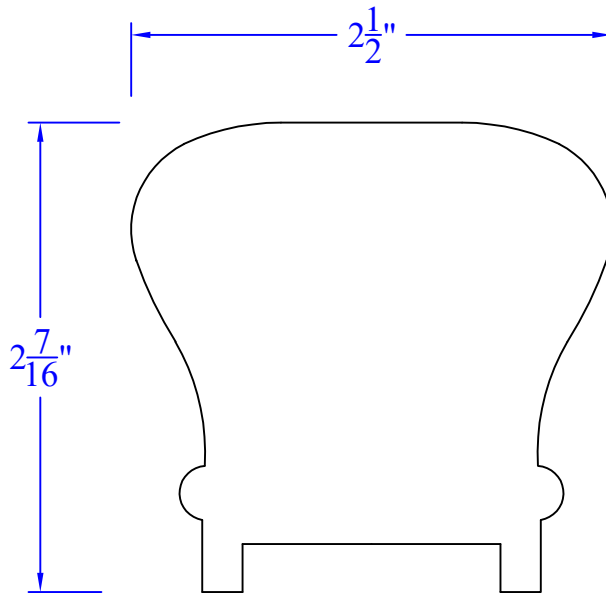

# Creative Woodworking N.W., Inc.

1036 S.E. Taylor \* Portland, Oregon 97214  
Phone:(503) 230-9265 \* Fax:(503) 232-9082  
www.Creativewoodworkingnw.com

**HDRL025**  
 **$2\text{-}7/16$ " x  $2\text{-}1/2$ "**