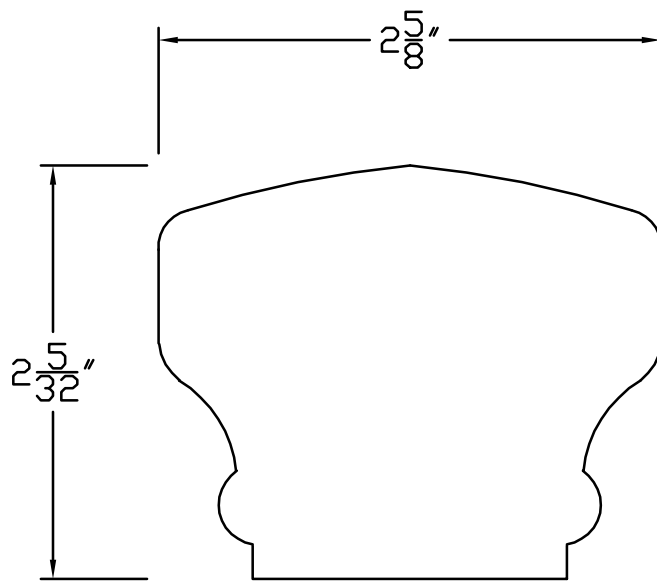

Creative Woodworking N.W., Inc.

1036 S.E. Taylor * Portland, Oregon 97214

Phone:(503) 230-9265 * Fax:(503) 232-9082

www.Creativewoodworkingnw.com

HDRL034

$2\frac{5}{32}$ " X $2\frac{5}{8}$ "