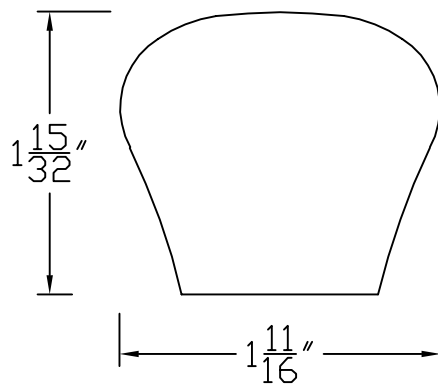

Creative Woodworking N.W., Inc.

1036 S.E. Taylor * Portland, Oregon 97214

Phone:(503) 230-9265 * Fax:(503) 232-9082

www.Creativewoodworkingnw.com

HDRL057

$1-15/32"$ x $1-11/16"$