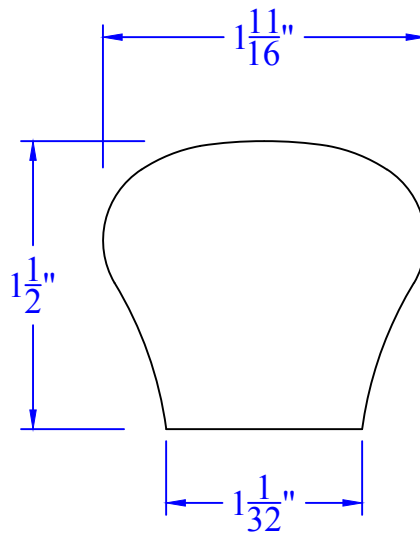

# Creative Woodworking N.W., Inc.

1036 S.E. Taylor \* Portland, Oregon 97214  
Phone:(503) 230-9265 \* Fax:(503) 232-9082  
www.Creativewoodworkingnw.com

**HDRL057**

**1-1/2" x 1-11/16"**