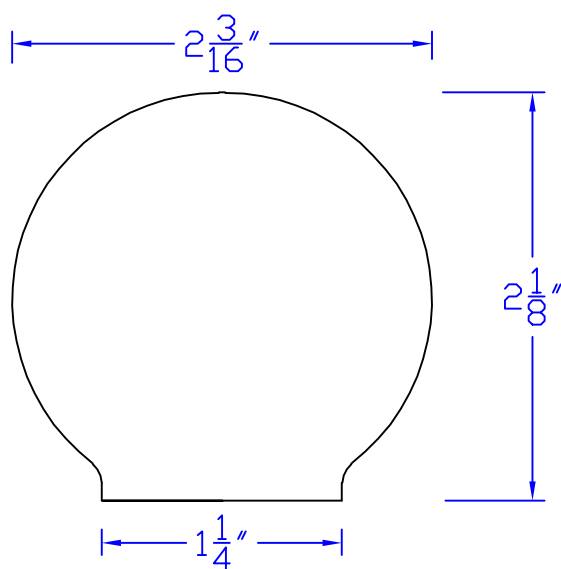

Creative Woodworking N.W., Inc.

1036 S.E. Taylor * Portland, Oregon 97214
Phone:(503) 230-9265 * Fax:(503) 232-9082
www.Creativewoodworkingnw.com

HDRL072

$2-1/8"$ x $2-3/16"$