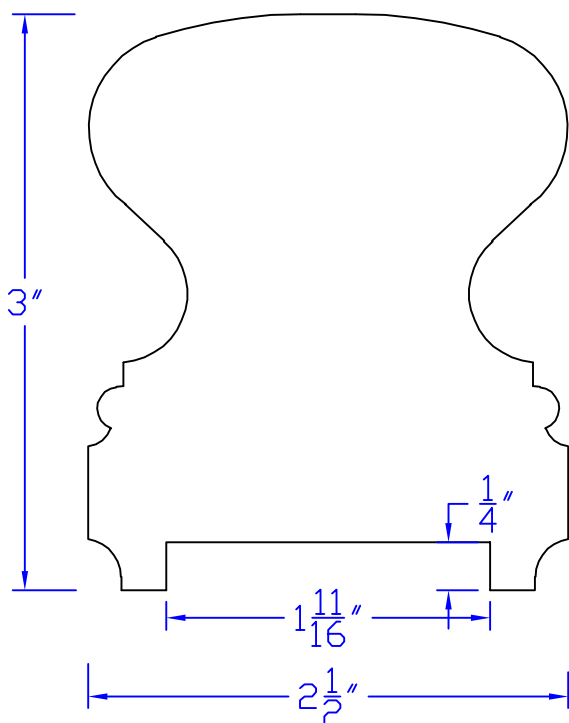

Creative Woodworking N.W., Inc.

1036 S.E. Taylor * Portland, Oregon 97214
Phone:(503) 230-9265 * Fax:(503) 232-9082
www.Creativewoodworkingnw.com

HDRL073
3" x 2-1/2"