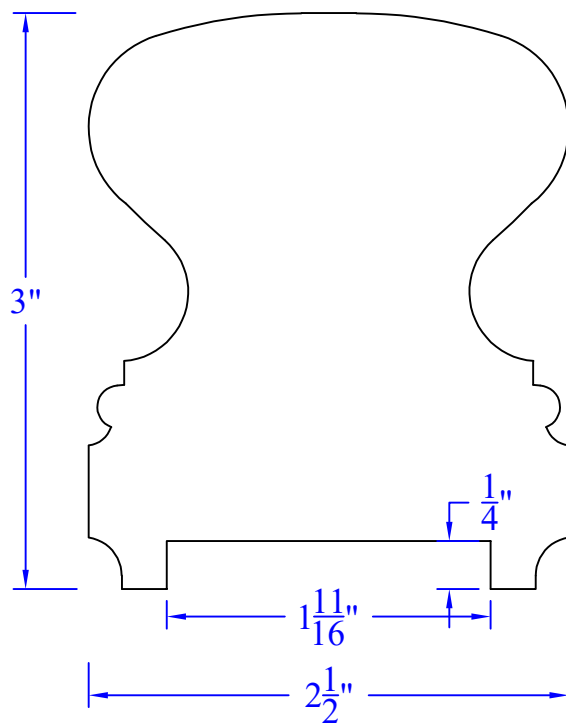

Creative Woodworking N.W., Inc.

1036 S.E. Taylor * Portland, Oregon 97214
Phone:(503) 230-9265 * Fax:(503) 232-9082
www.Creativewoodworkingnw.com

HDRL073

3" x 2-1/2"