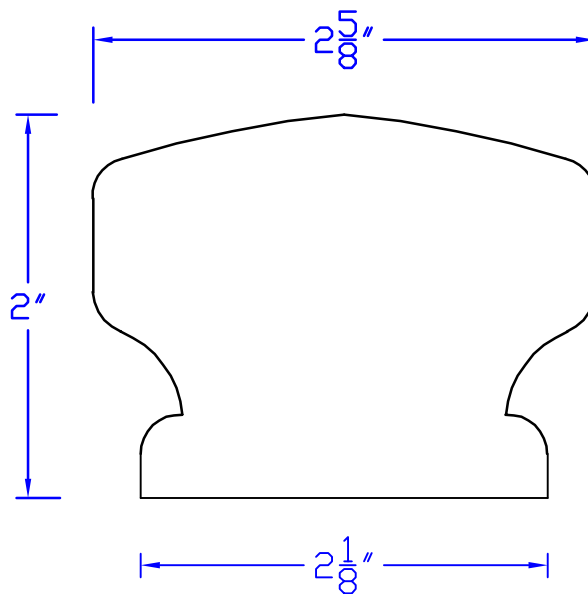

Creative Woodworking N.W., Inc.

1036 S.E. Taylor * Portland, Oregon 97214
Phone:(503) 230-9265 * Fax:(503) 232-9082
www.Creativewoodworkingnw.com

HDRL074
2" x 2-5/8"