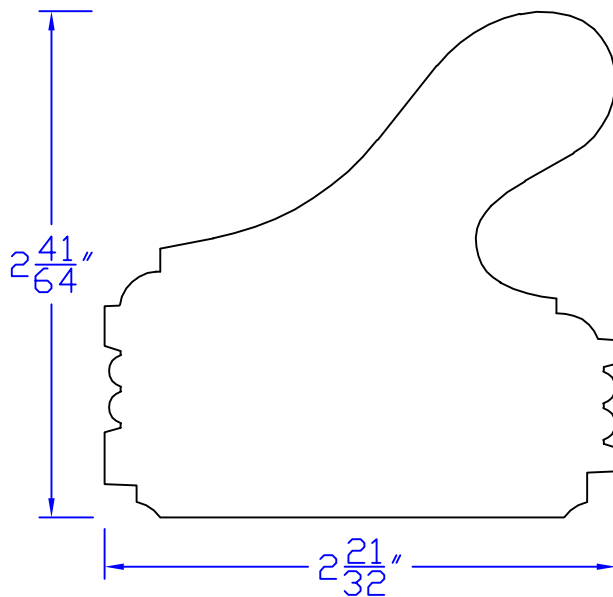

Creative Woodworking N.W., Inc.

1036 S.E. Taylor * Portland, Oregon 97214
Phone:(503) 230-9265 * Fax:(503) 232-9082
www.Creativewoodworkingnw.com

HDRL078

$2-41/64$ " x $2-21/32$ "