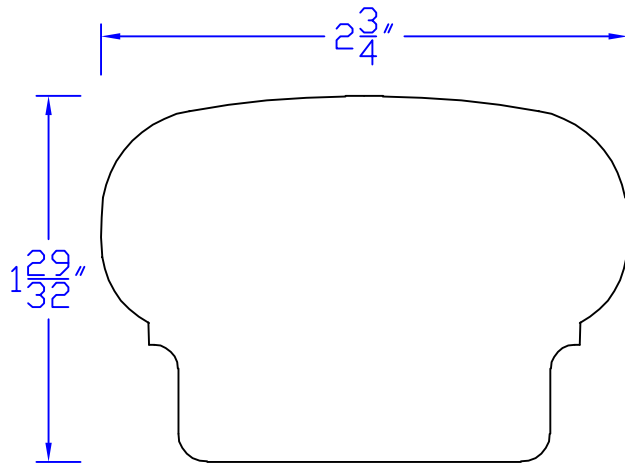

Creative Woodworking N.W., Inc.

1036 S.E. Taylor * Portland, Oregon 97214
Phone:(503) 230-9265 * Fax:(503) 232-9082
www.Creativewoodworkingnw.com

HDRL098

$1 - 29/32$ " x $2 - 3/4$ "

SHAPER ONLY