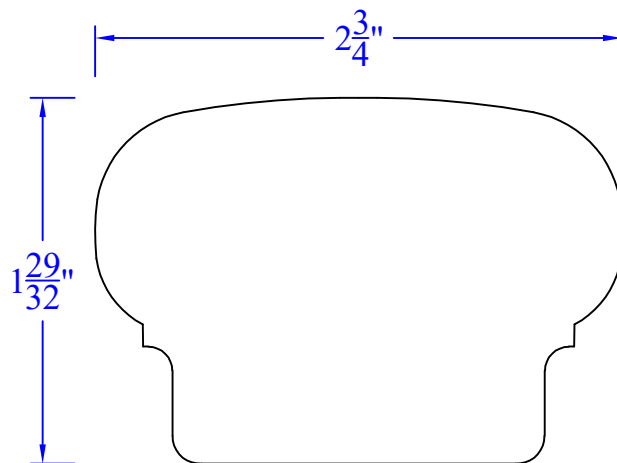

# Creative Woodworking N.W., Inc.

1036 S.E. Taylor \* Portland, Oregon 97214  
Phone:(503) 230-9265 \* Fax:(503) 232-9082  
www.Creativewoodworkingnw.com

HDRL098

1- $\frac{29}{32}$ " x 2- $\frac{3}{4}$ "

SHAPER ONLY